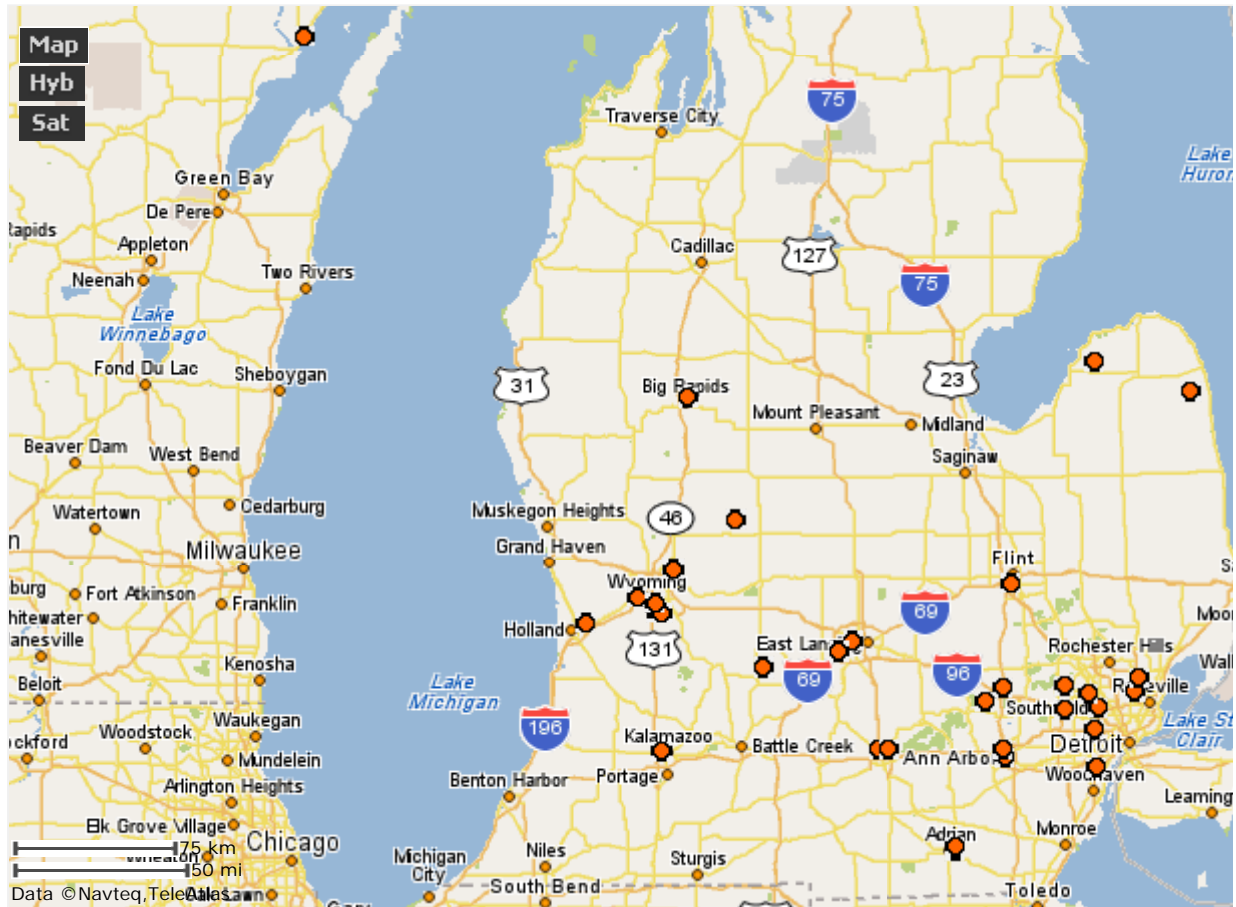

E85 Pumps in Michigan

Data compiled by the National Ethanol Vehicle Coalition. Map by Public Sector Consultants.

Lenawee Farm Bureau Oil Coop
4021 South Adrian Highway
49221

Meijer Gas
217 E. US 223
49221

Meijer Gas
3145 Ann Arbor - Saline Road
48103

North Star USA (West Stadium Sunoco)
2275 West Stadium
48103

Wesco
21380 Perry Avenue
49307

Corrigan Sunoco
602 E. Grand River
48116

J & H Family Stores
460 76th Street
49315

Meijer Gas
1703 Haggerty Road
48390

Sunoco Gas
21435 West 8-Mile Road
48219

Meijer Gas
1999 East Beltline NE
49503

Meijer Gas
746 E. 16th Street
49423

Bob & Kay's Auto Wash
5680 Stadium Drive
49009

Angeli's Fuel Xpress
1401 8th Ave.
49858

Sunnybrook Mobil
4380 Kenowa
49418

Peterson Oil
6360 Greenville Road
48838

Meijer Gas
2777 Airport Road
49202

Pacific Pride
1939 Cooper Street
49202

Blodgett Shell
1700 S. Waverly Road
48917

Vehicle & Travel Services Fuel Station